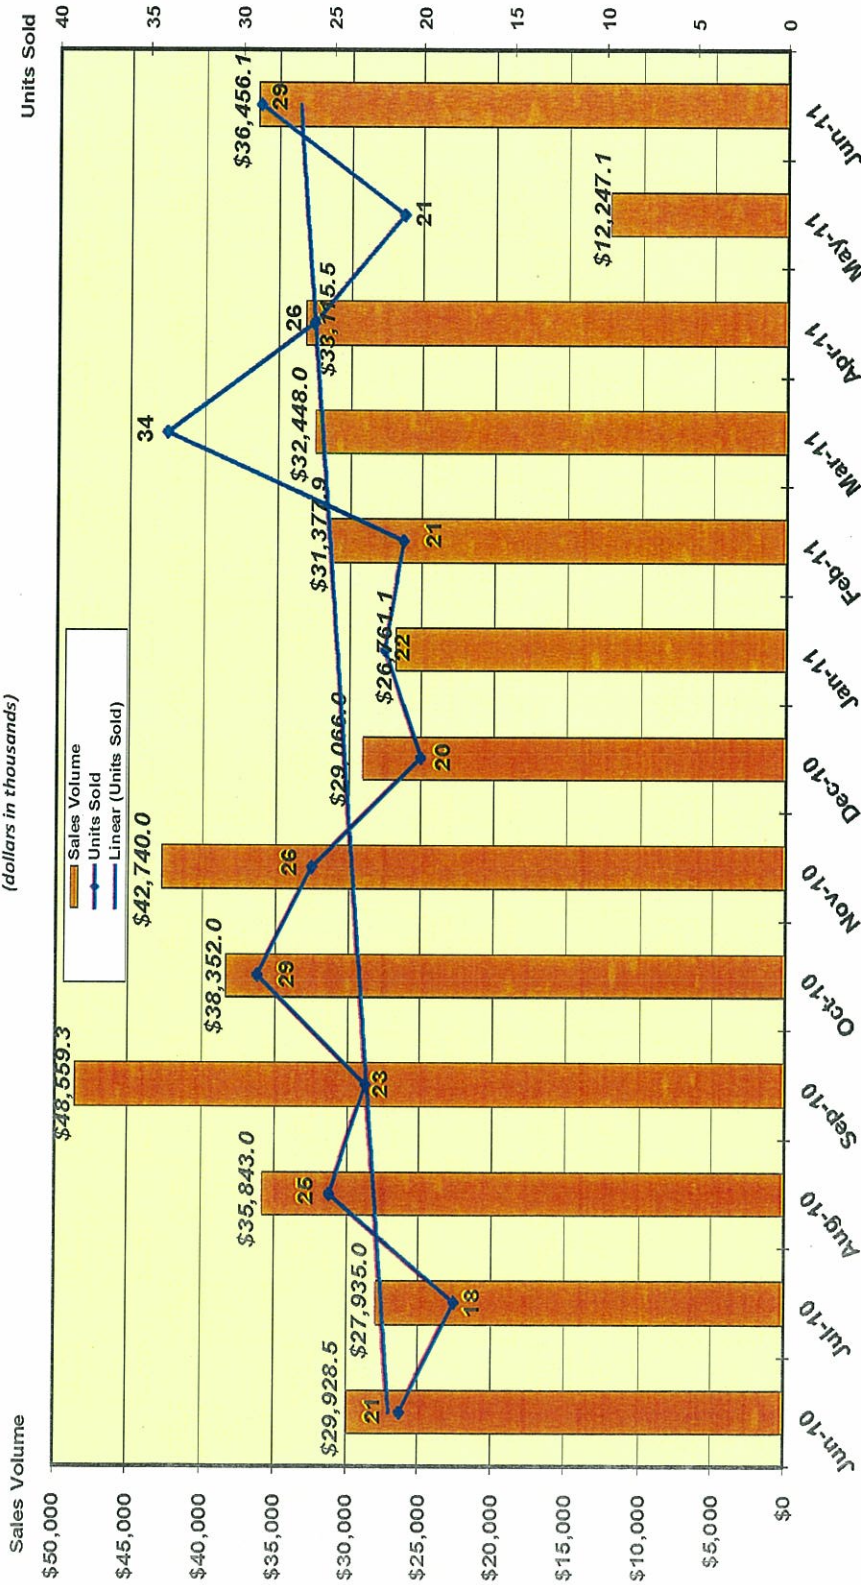

Teton County, WY
Units Sold & Sales Volume
 June, 2010 through June, 2011
 (dollars in thousands)

➤ Compared to last June, sales volume rose 22% while unit sales jumped 38%.

Sotheby's
 INTERNATIONAL REALTY

Source: TBOR MLS